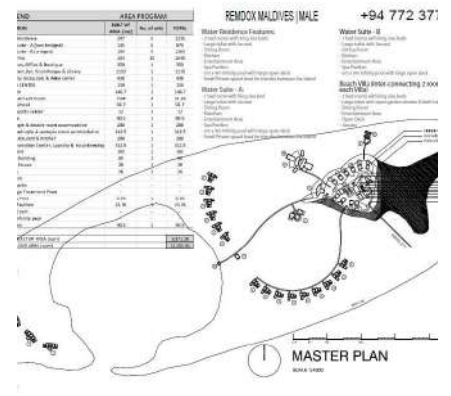

PROJECT BY REMDOX

INVESTMENT PROJECTS IN MALDIVES

REAL ESTATE INVESTMENT PROJECTS IN MALDIVES

5-star luxury beach villas resort

Place: Maldives
Karaniwan Private Residences
5-star
30 high luxury private villas, 5 super luxury villas,
5 star serviced property,
Remdox rental program
All amenities & Full service.
Facilities include Spa & Wellness, Yoga centre,
Restaurants, Fitness center,
Meditation centre
Total investment: 55 mil. USD
Open for EQUITY investment

Private Island for SALE

Place: Maldives
Private Island for SALE
Price: 4,2 mil. USD
OFF MARKET
For more details pls. contact us
Open for EQUITY investment

Private island for SALE

Place: Maldives
Included the project for Resort
Price: 3,5 mil. USD
OFF MARKET
For more details pls. contact us
Open for EQUITY investment